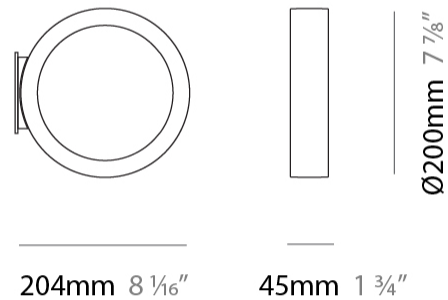

PROJECT
TYPE
SPECIFIER
QUANTITY
DATE

ASSOLO SURFACE

D32002-

base number   Finish
Options

1. To build a product code in our configurator select the specify button on the base model # product page
2. To build a manual product code on this datasheet choose from the options listed below in blue font and add the suffix to the base model #

GENERAL

Series: Assolo
Brand: Cini & Nils
Division: Design
Mounting Type: Surface
Mounting Location: Wall
Subcategory: Ambient

PHYSICAL

Shape: Round
Diameter (mm): 204
Diameter (in): 8 1/16
Width (mm): 45
Width (in): 1 3/4
Height (mm): 200
Height (in): 7 7/8
Light Distribution: Indirect
Weight (kg): 0.9
Weight (lbs): 1.98
Fixture Finish: WHI / BLK / MGD
Fixture Material: Aluminum

ELECTRICAL

Lamp Type: LED
Input Wattage (W): 15.76
Total Output Wattage (W): 13.7
Dimming: Tri-Mode (Non-Dimming and Phase Dimming (120Vac only) and 0-10V Dimming)
Driver Included: No
Driver Location: Remote
Driver Type: Constant Current - Universal
Driver Class: Class 2
Input Voltage (V): 120 - 277
Constant Current (MA): 350

LED

Number of LEDs: 1
Color Temperature (°K): 2800
Nominal Lumen (lm): 1300
CRI: >80 CRI
Lamp Life (hrs): 50000

OPTICAL

RATINGS AND CERTIFICATIONS

Certified By: Certified for North American Standards
IP rating: IP20